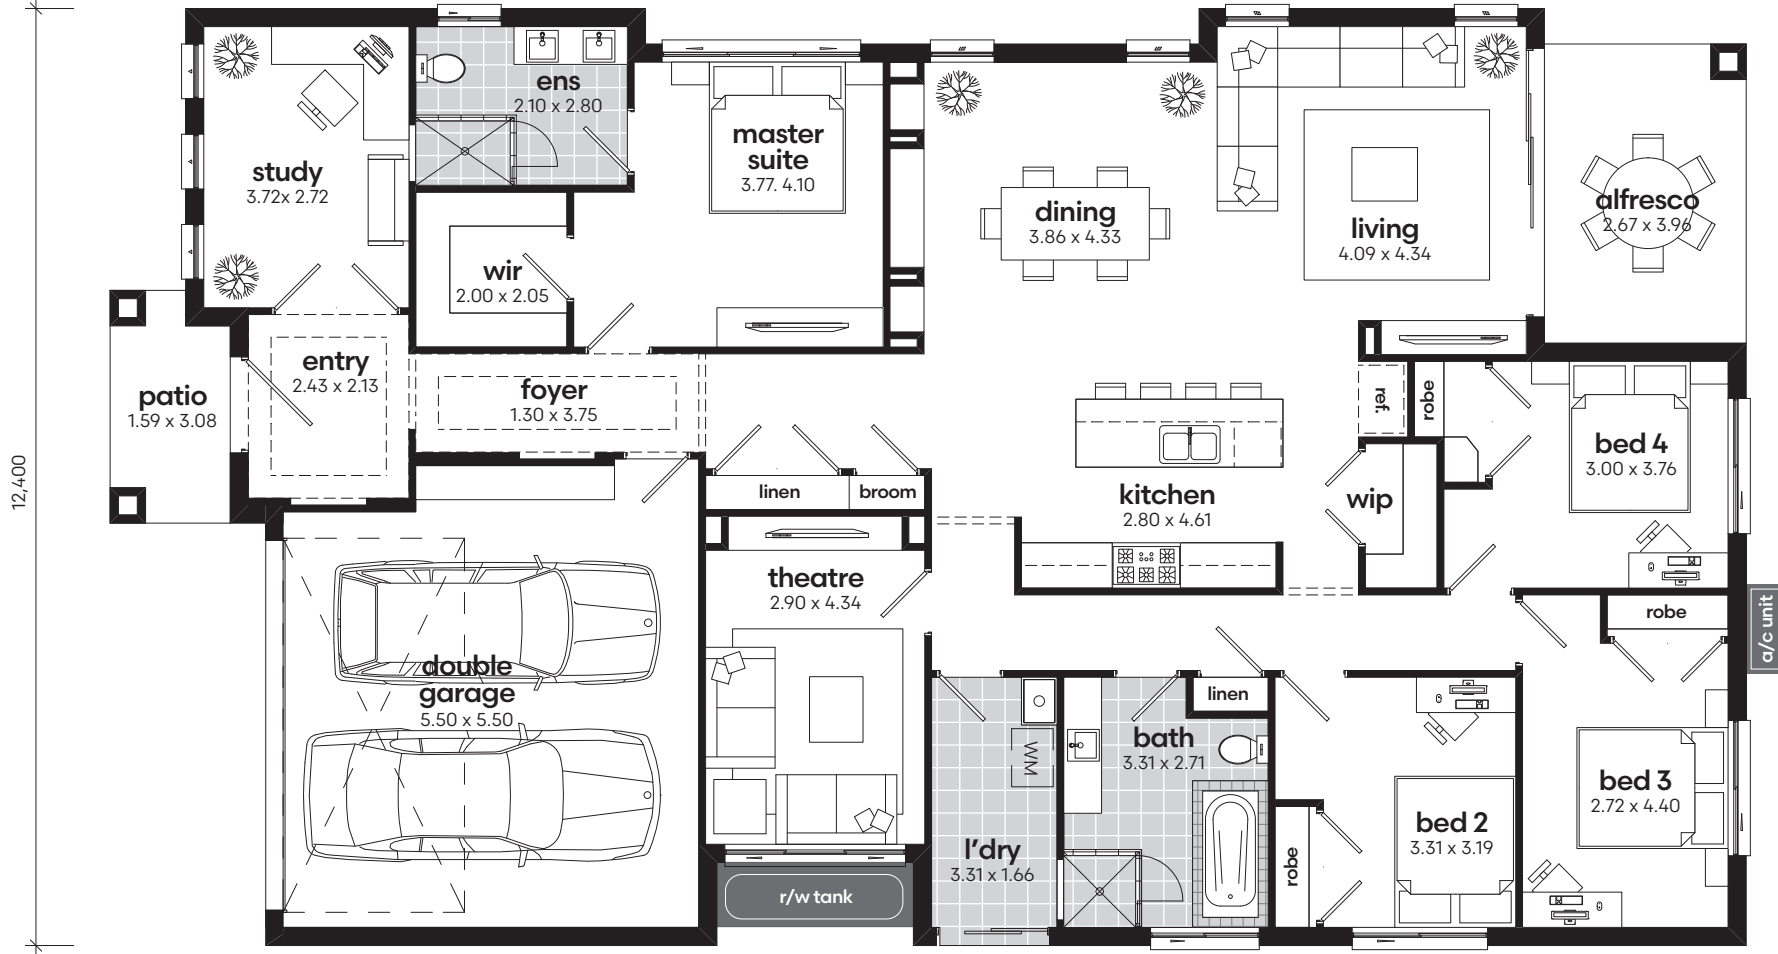

20,650

12,400

Kingfisher 26

*Copyright of plans and documentation remain the exclusive property of Logico Homes Pty Ltd Builders Licence No 249513C

 4
  2
  2

AREA CALCULATIONS

living	194.73m ²
garage	36.32m ²
porch alfresco	4.62m ²
net living area	10.57m²
total floor area	194.73m²
total floor area	246.24m²
total floor area	26.4sq