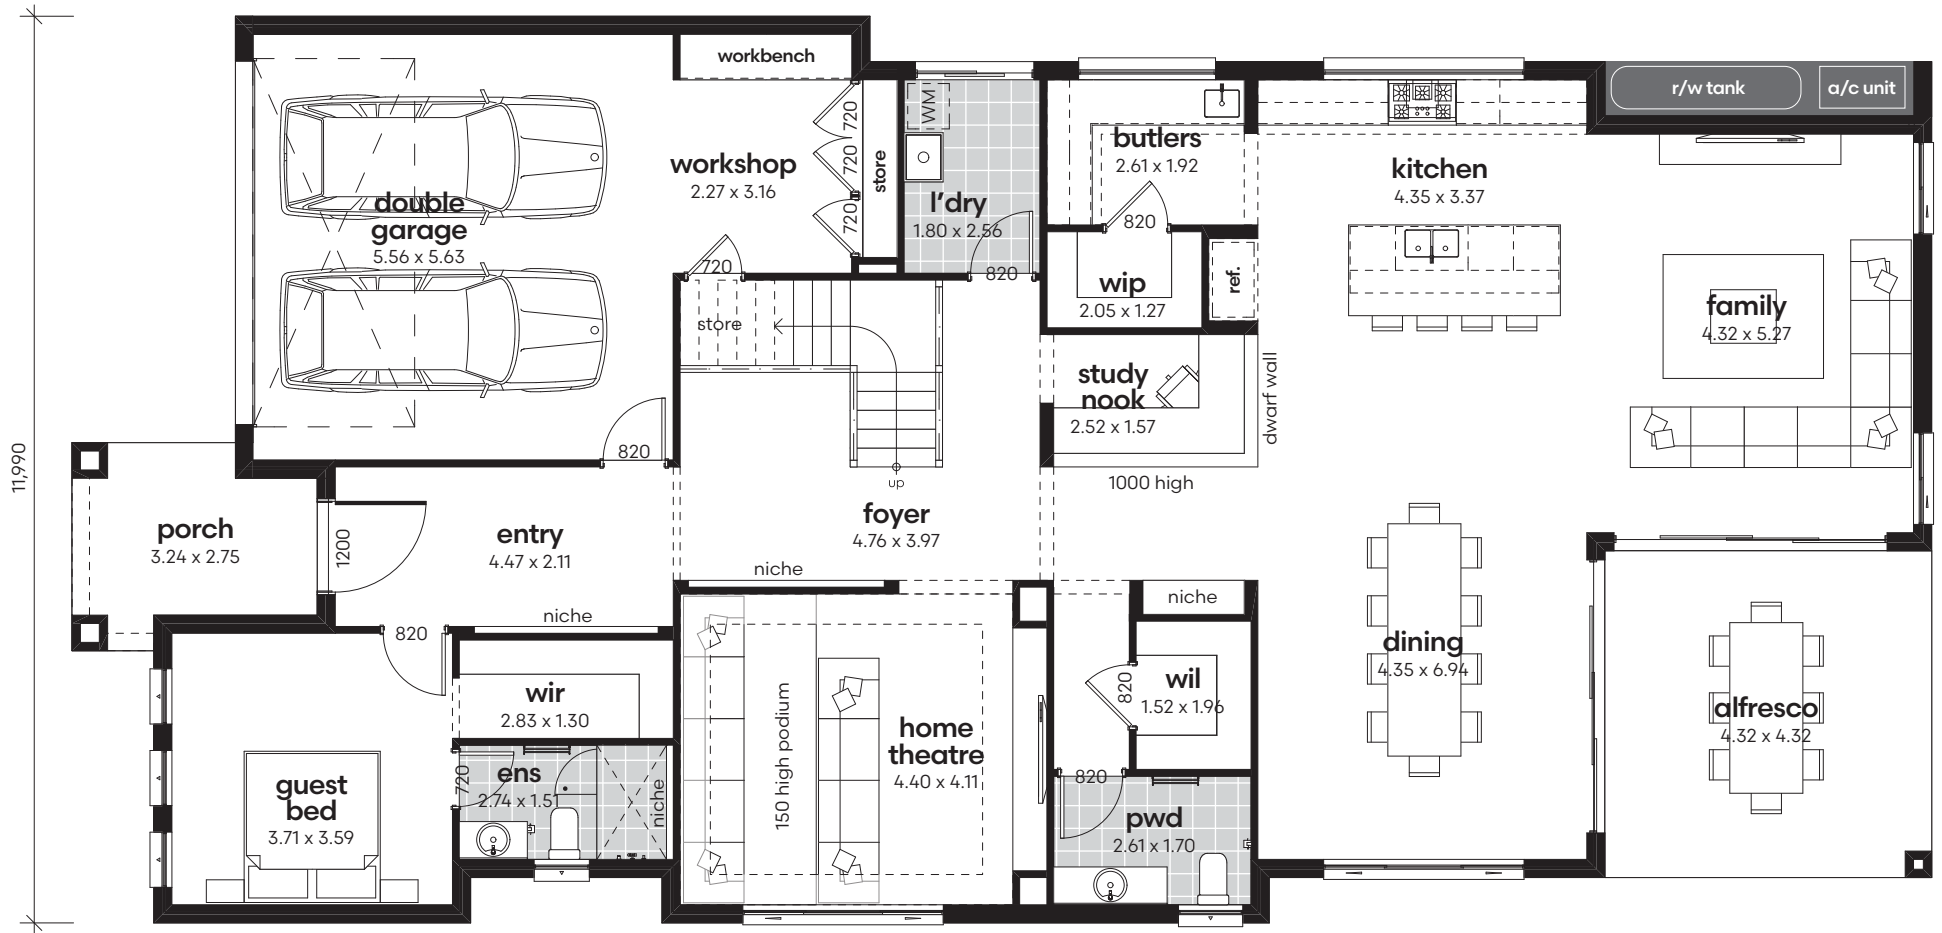

23,510

 4
  3
  2

AREA CALCULATIONS

living ground floor	190.31m ²
living first floor	148.40m ²
garage	44.09m ²
porch	7.39m ²
alfresco	18.66m ²
net living area	338.71m²
total floor area	408.85m²
total floor area	44.0sq

Cormorant 44 GROUND FLOOR

*Copyright of plans and documentation remain the exclusive property of Logico Homes Pty Ltd Builders Licence No 249513C

 4
  3
  2

AREA CALCULATIONS

living ground floor	190.31m ²
living first floor	148.40m ²
garage	44.09m ²
porch	7.39m ²
alfresco	18.66m ²
net living area	338.71m²
total floor area	408.85m²
total floor area	44.0sq