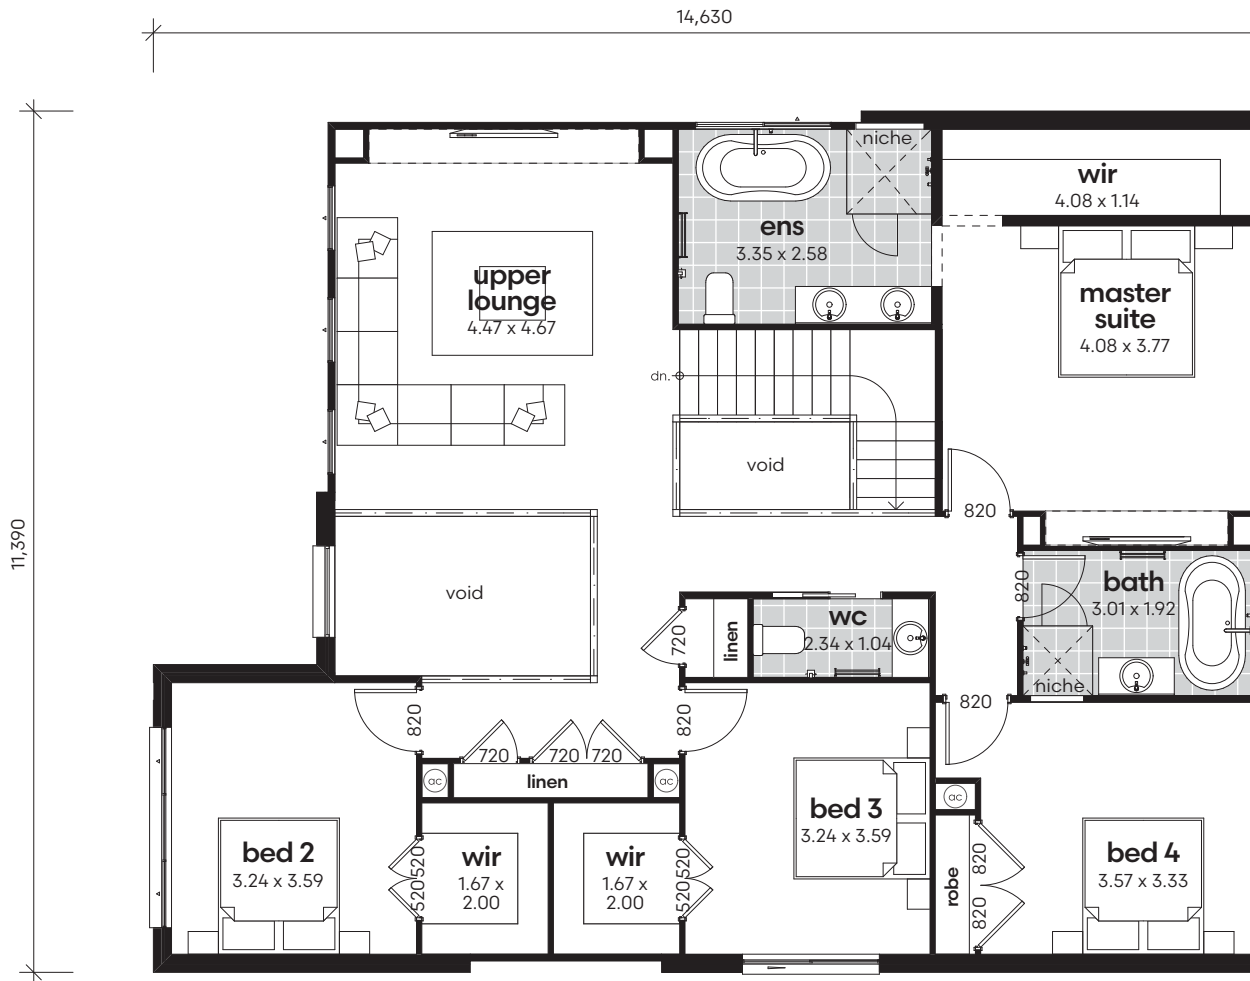

23,510

 4
  3
  2

AREA CALCULATIONS

living ground floor	190.31m ²
living first floor	148.40m ²
garage	44.09m ²
porch	7.39m ²
alfresco	18.66m ²
net living area	338.71m²
total floor area	408.85m²
total floor area	44.0sq

Cormorant 44 GROUND FLOOR

*Copyright of plans and documentation remain the exclusive property of Logico Homes Pty Ltd Builders Licence No 249513C

 4
  3
  2

AREA CALCULATIONS

living ground floor	190.31m ²
living first floor	148.40m ²
garage	44.09m ²
porch	7.39m ²
alfresco	18.66m ²
net living area	338.71m²
total floor area	408.85m²
total floor area	44.0sq