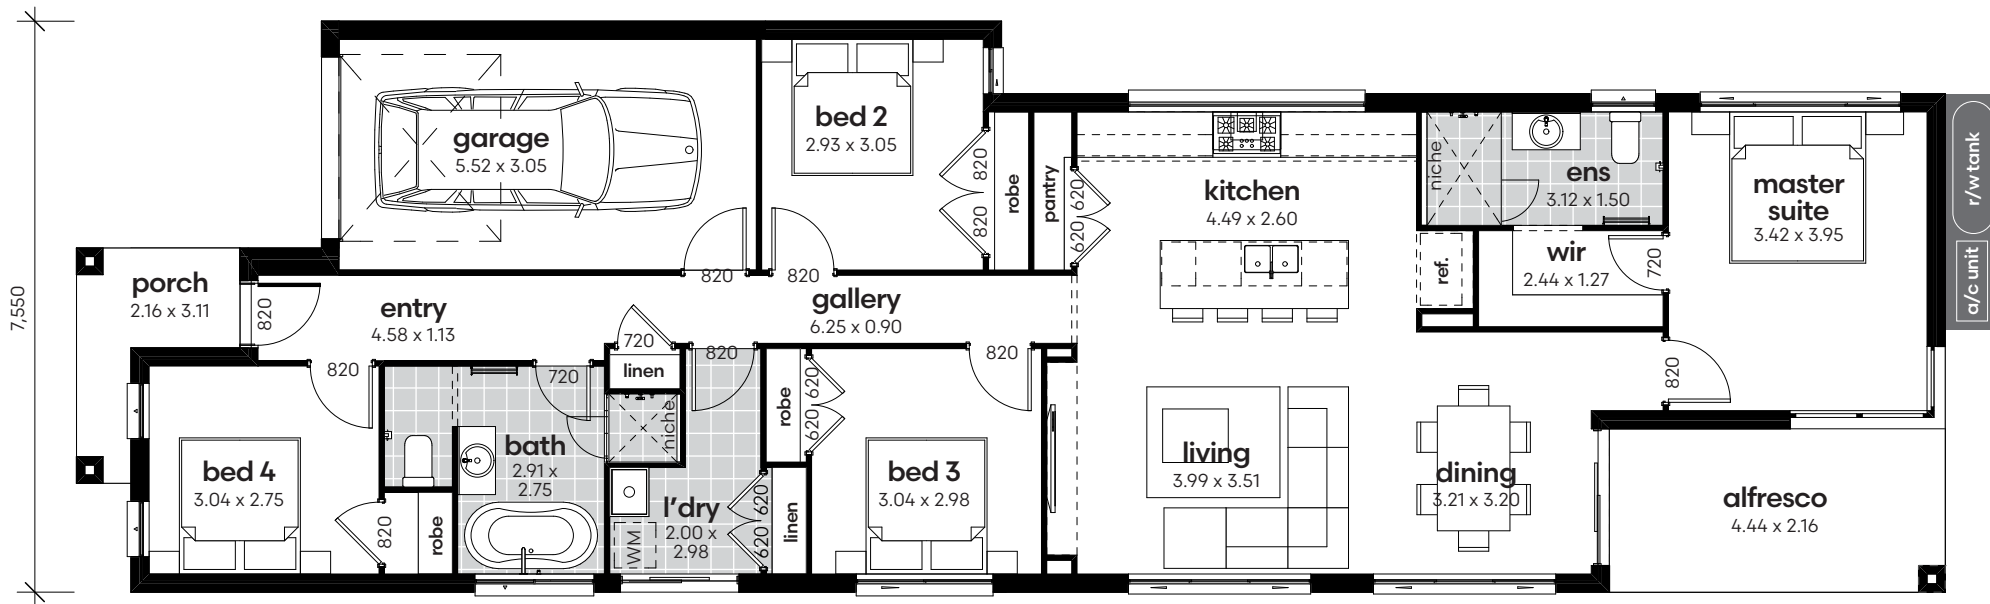

23,990

7,550

Finch 17 

*Copyright of plans and documentation remain the exclusive property of Logico Homes Pty Ltd Builders Licence No 249513C

 4  2  1

AREA CALCULATIONS

living	131.17m ²
garage	18.92m ²
porch	4.14m ²
alfresco	9.59m ²
net living area	-
gross floor area	163.82m²
gross floor area	17.6sq