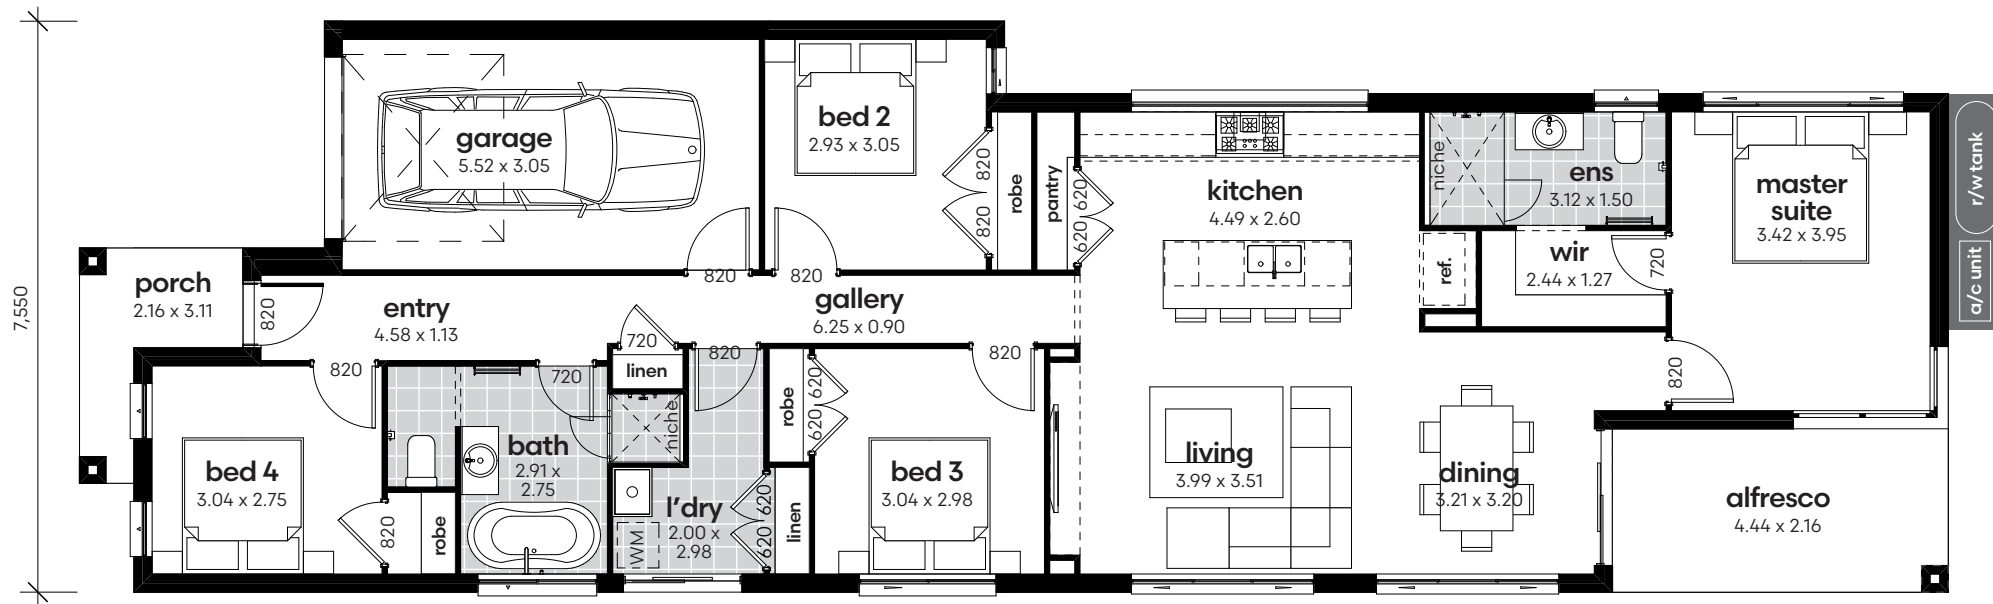

23,990

7,550

 4
  2
  1

AREA CALCULATIONS

living	131.17m ²
garage	18.92m ²
porch alfresco	4.14m ²
net living area	9.59m ²
total floor area	-
total floor area	163.82m²
total floor area	17.6sq

*Copyright of plans and documentation remain the exclusive property of Logico Homes Pty Ltd Builders Licence No 249513C