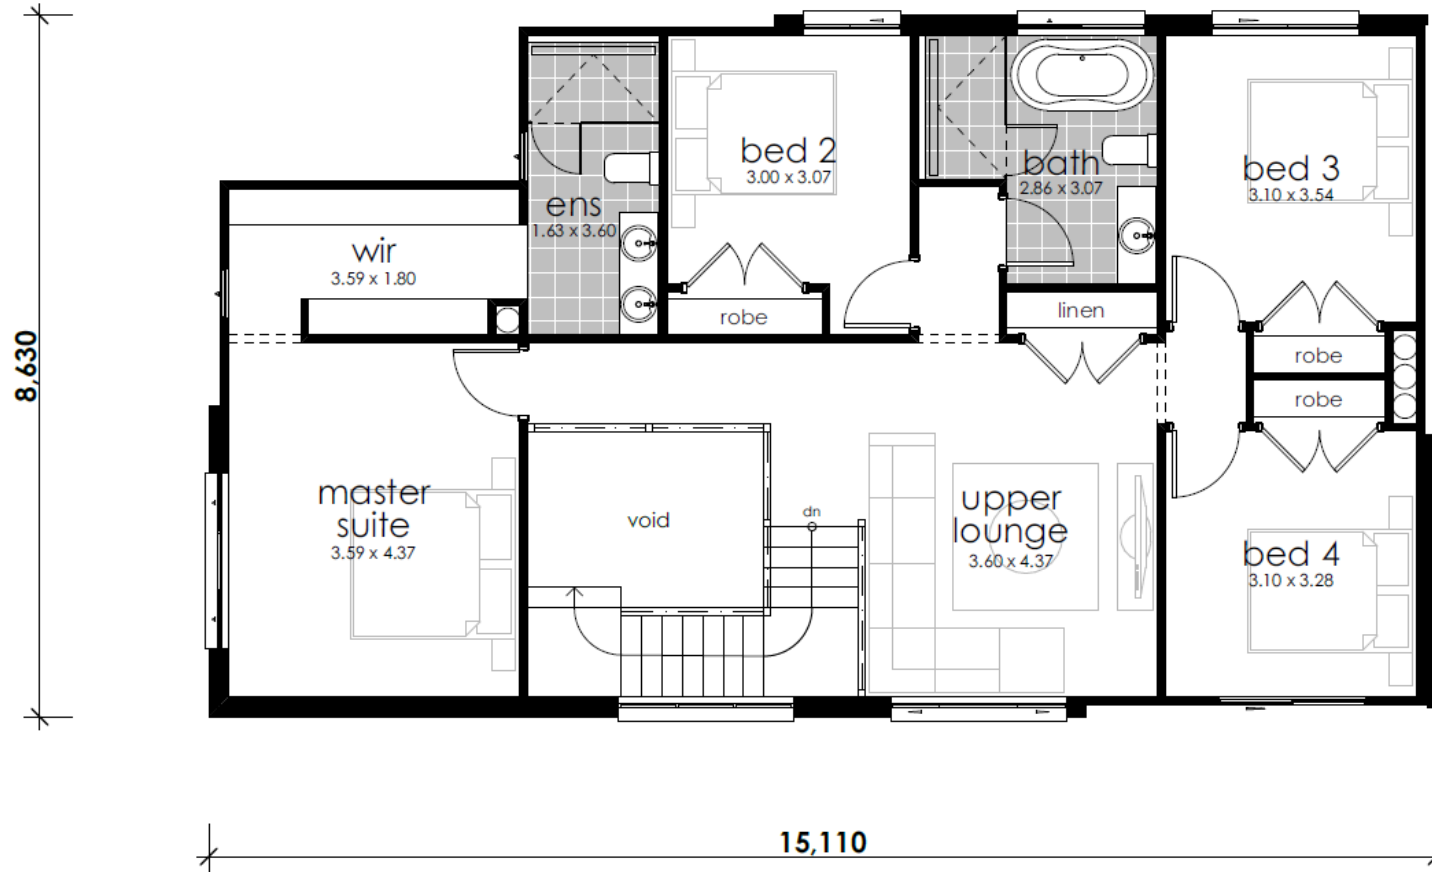

 4
  3
  2

AREA CALCULATIONS

living ground floor	117.87m ²
living first floor	120.29m ²
garage	33.35m ²
porch	6.91m ²
alfresco	14.20m ²
net living area	238.16m²
total floor area	292.62m²
total floor area	31.5sq

Darter 31 GROUND FLOOR

*Copyright of plans and documentation remain the exclusive property of Logico Homes Pty Ltd Builders Licence No 249513C

AREA CALCULATIONS

living ground floor	117.87m ²
living first floor	120.29m ²
garage	33.35m ²
porch	6.91m ²
alfresco	14.20m ²
net living area	238.16m²
total floor area	292.62m²
total floor area	31.5sq