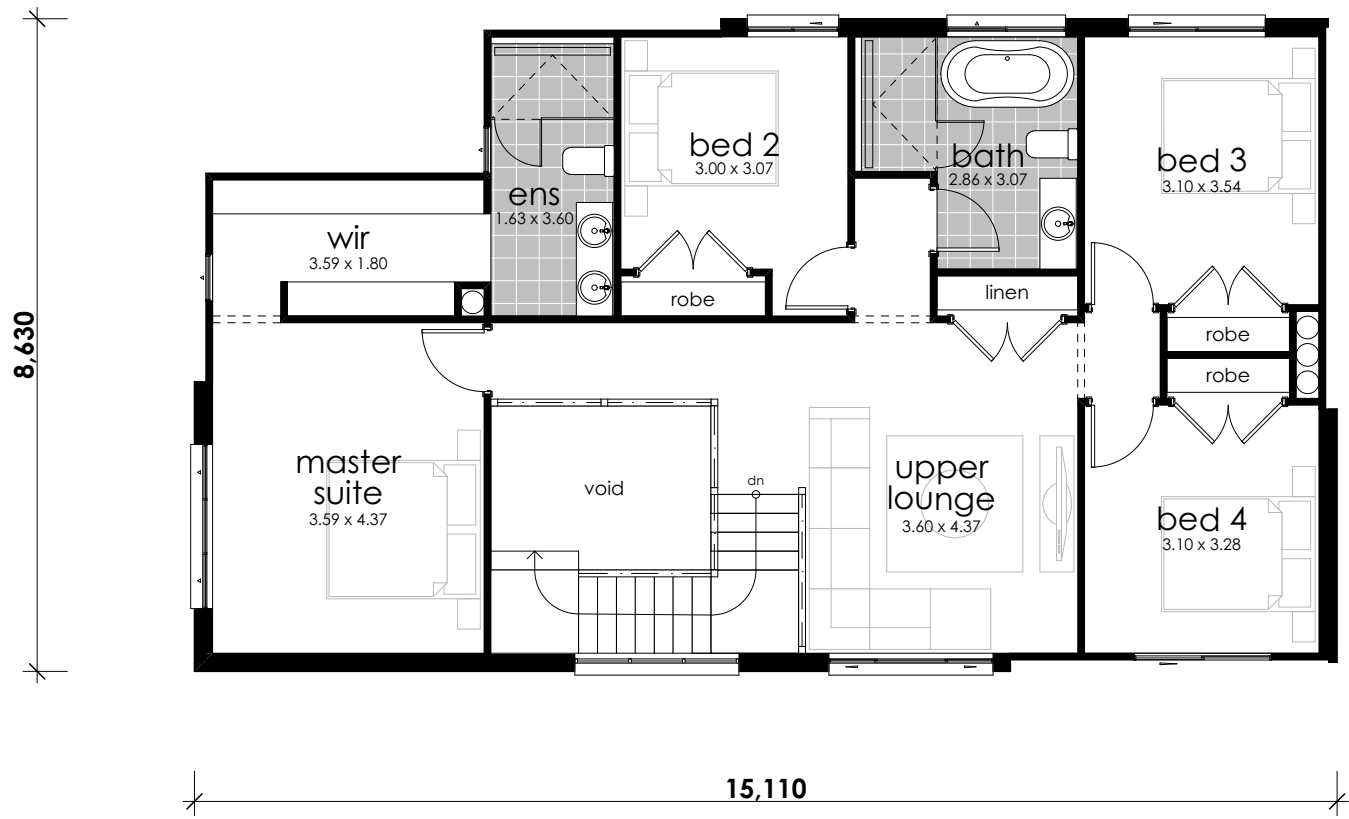

areas	
living ground floor	117.87 m ²
living first floor	120.29 m ²
garage	33.35 m ²
porch	6.91 m ²
alfresco	14.20 m ²
total floor area	292.62 m² 31.5 sq.

darter 31
first floor plan

areas	
living ground floor	117.87 m ²
living first floor	120.29 m ²
garage	33.35 m ²
porch	6.91 m ²
alfresco	14.20 m ²
total floor area	292.62 m² 31.5 sq.